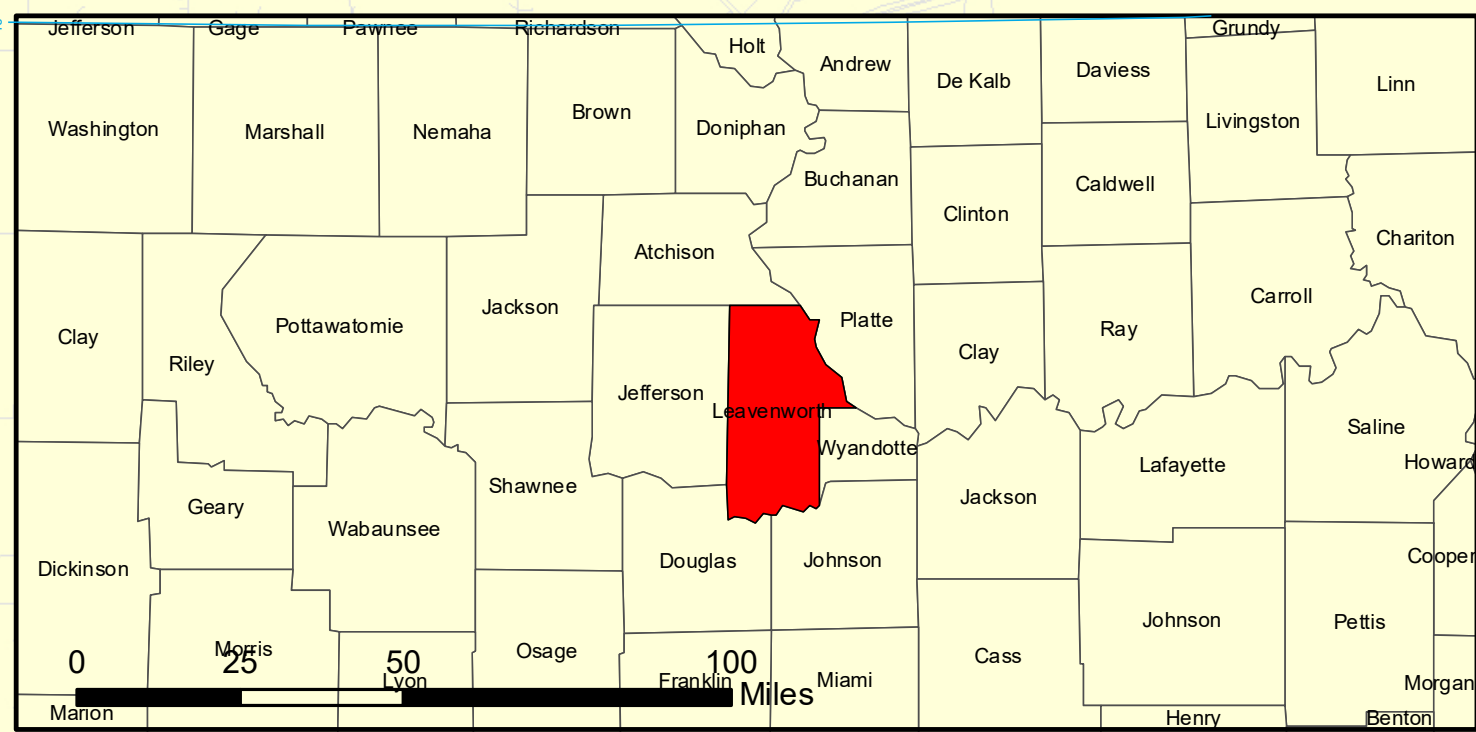

LEAVENWORTH COUNTY KANSAS 2025

Attractions in Leavenworth County

Legend
Attractions

Legend

- City Centerlines
- City Limits
- County Boundary
- Sections
- GRAVEL
- HARD SURFACE
- MINIMUM
- PRIVATE
- State Maintained

Projection: NAD 1983 State Plane Kansas 1501 (US Feet)
 Disclaimer: Map is projected in real-world coordinates.
 However, it is not intended for legal purposes.
 Measurement accuracy is not guaranteed.