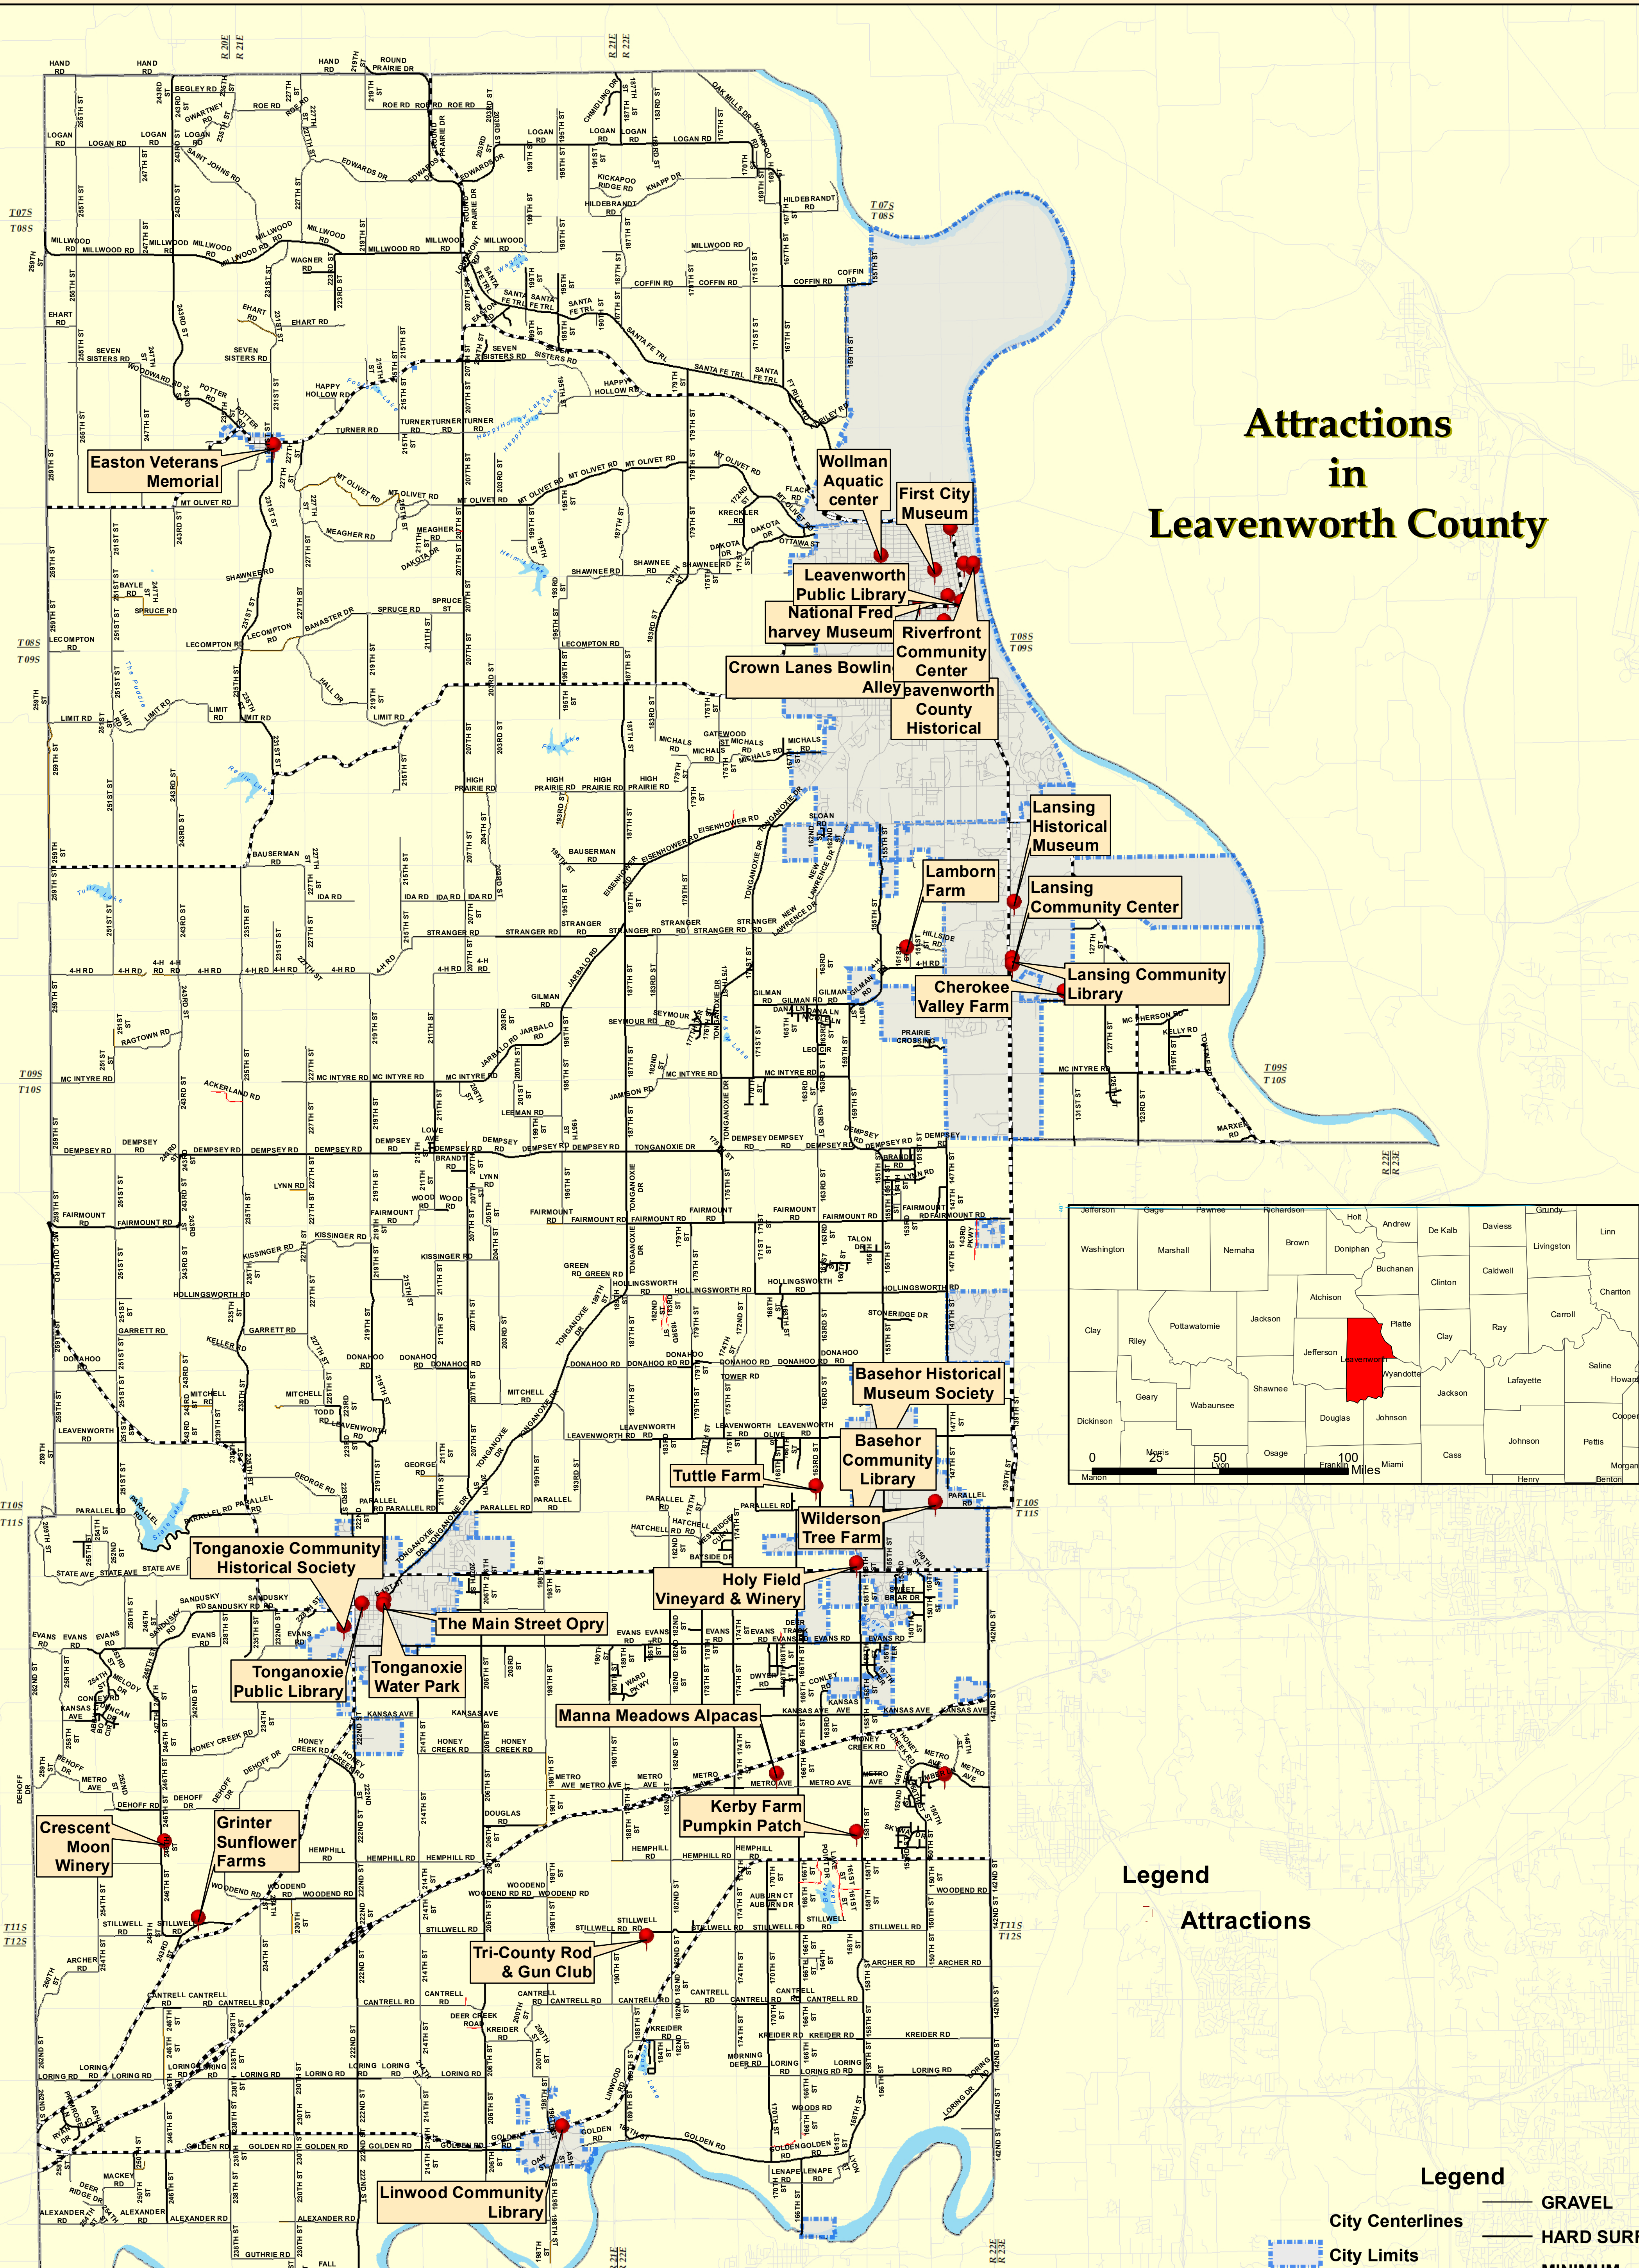

LEAVENWORTH COUNTY KANSAS 2025

Attractions in Leavenworth County

Legend
Attractions

Legend

- City Centerlines
- City Limits
- County Boundary
- Sections
- GRAVEL
- HARD SURFACE
- MINIMUM
- PRIVATE
- State Maintained

Projection: NAD 1983 State Plane Kansas 1501 (US Feet)
 Disclaimer: Map is projected in real-world coordinates.
 However, it is not intended for legal purposes.
 Measurement accuracy is not guaranteed.